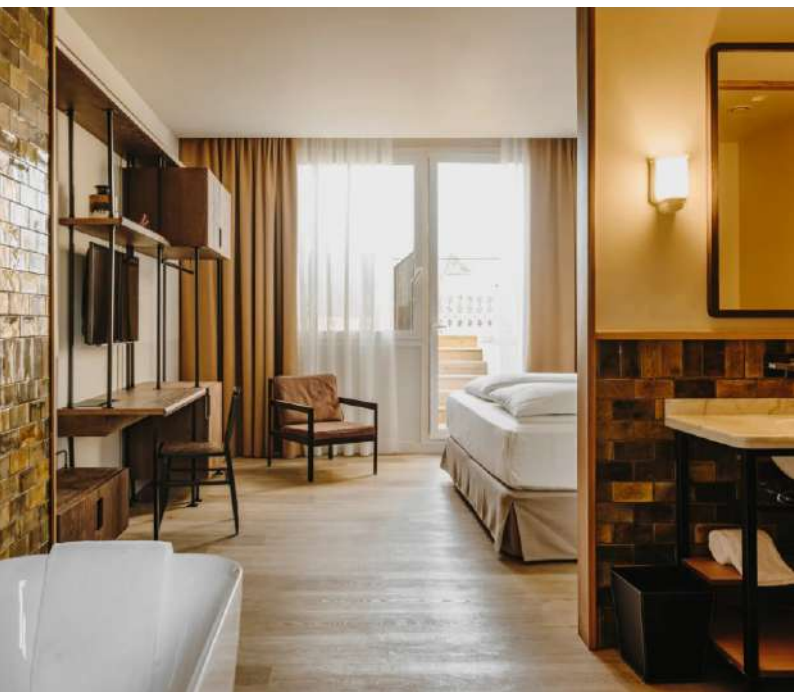

HOTEL CASA LUZ **

Grupo Regina

Barcelona_Spain

Standard Room

Collaboration
Cris Cela **Studio**
Architecture & Interior Design