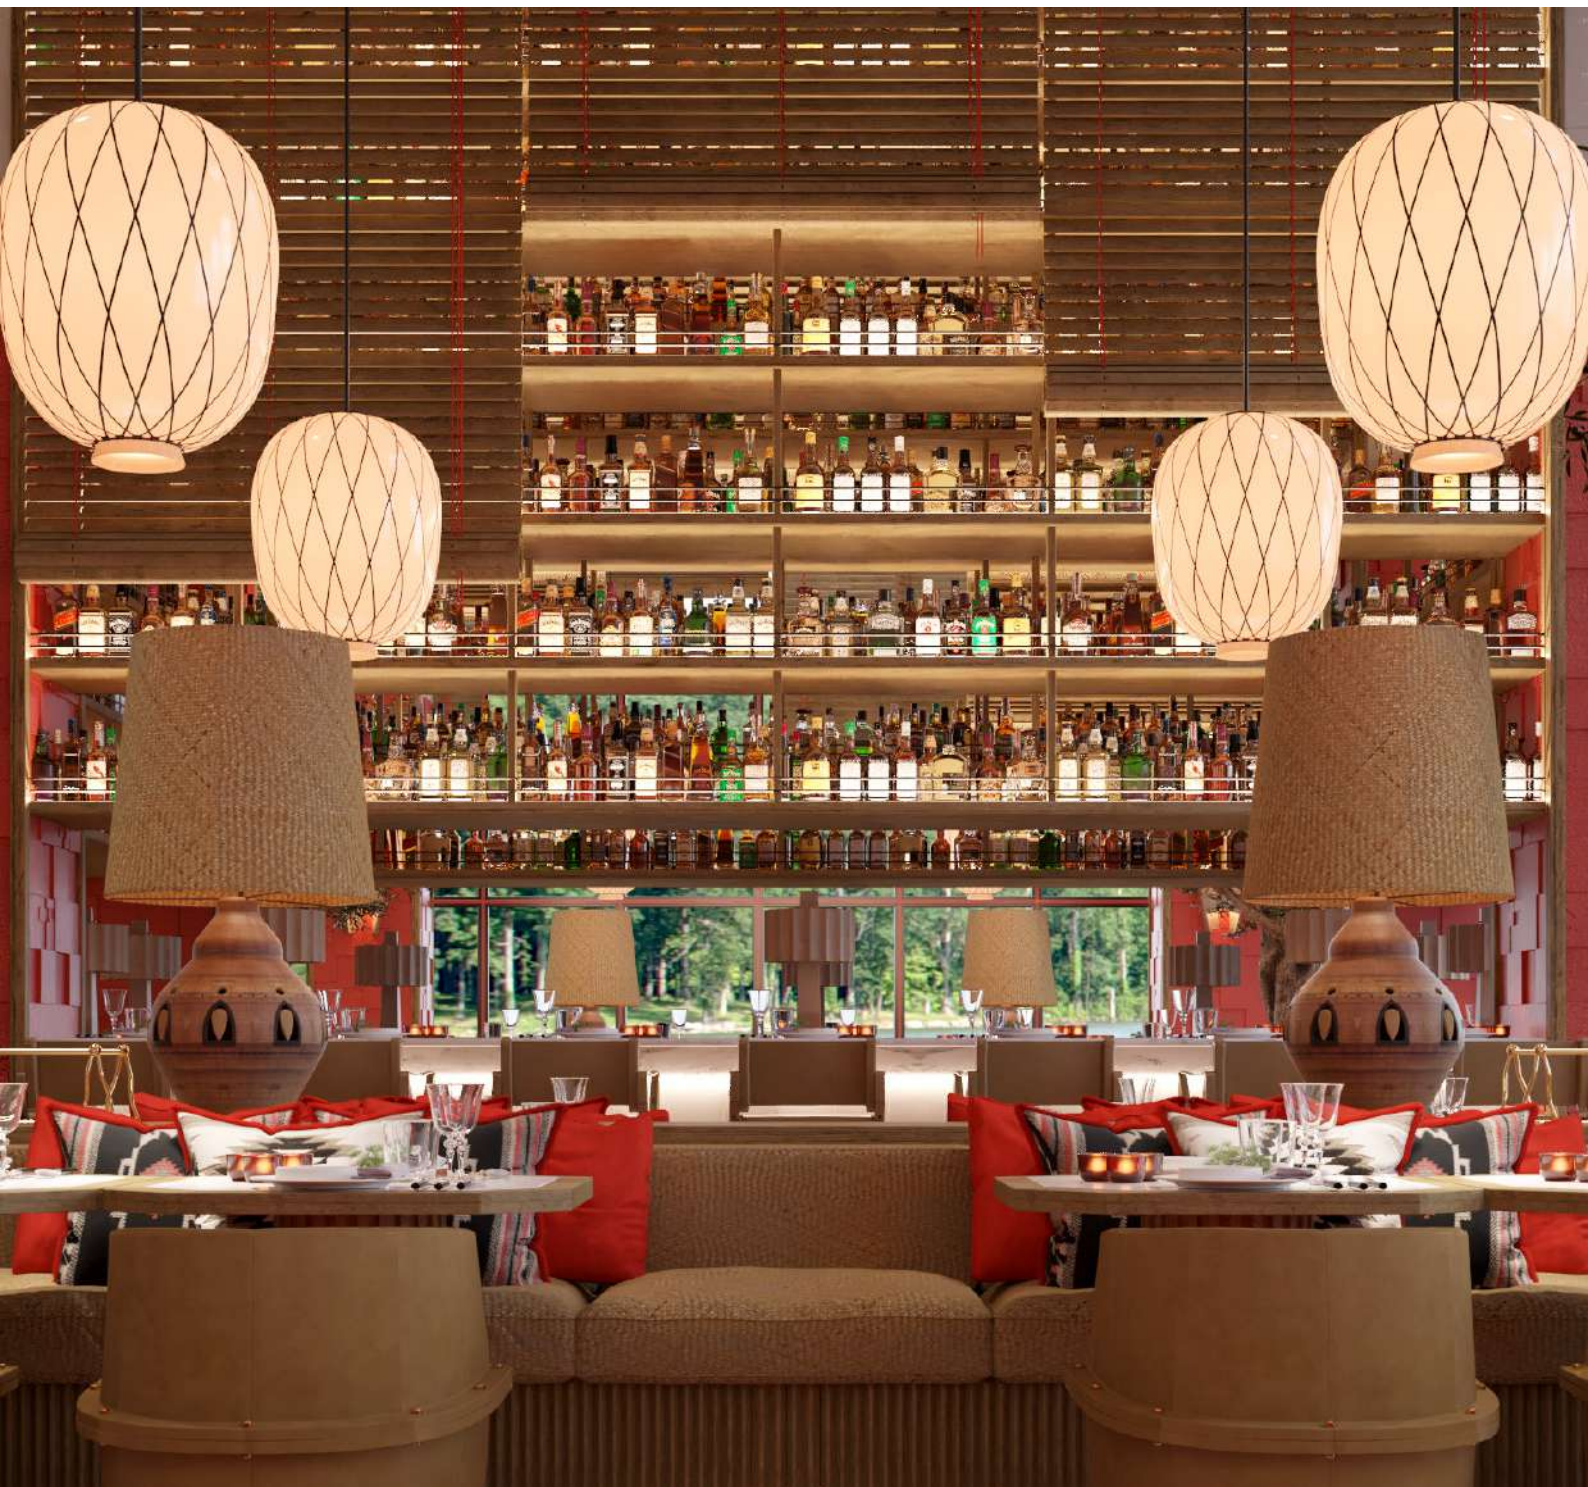

Beach Rouge Restaurant

Lux Hotel, Chengdu, China

Mediterranean food restaurant

Collaboration